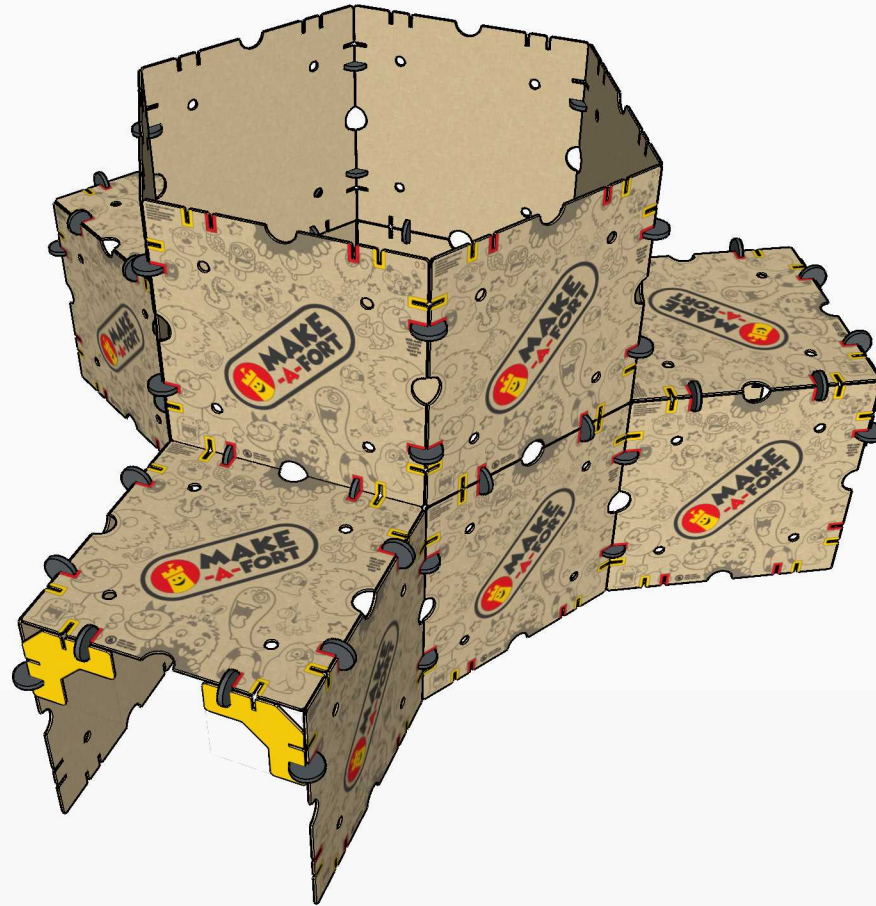

Project - Hexagloo X1

Requires 1 x Build Kit (18 panels, 6 braces, and 60 connectors)

Project - Hexagloo X1

Build Blue Section

Project - Hexagloo X1

Build Purple Section

Project - Hexagloo X1

Build Green Section