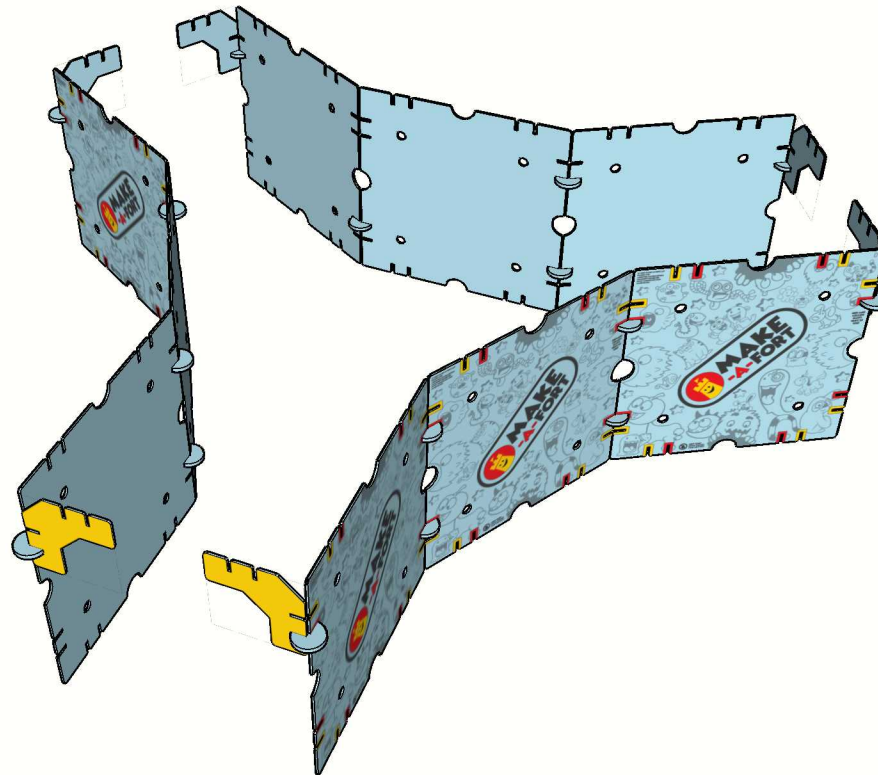

Project - Hexagloo X1

Requires 1 x Build Kit (18 panels, 6 braces, and 60 connectors)

Project - Hexagloo X1

Build Blue Section

Project - Hexagloo X1

Build Purple Section

Project - Hexagloo X1

Build Green Section