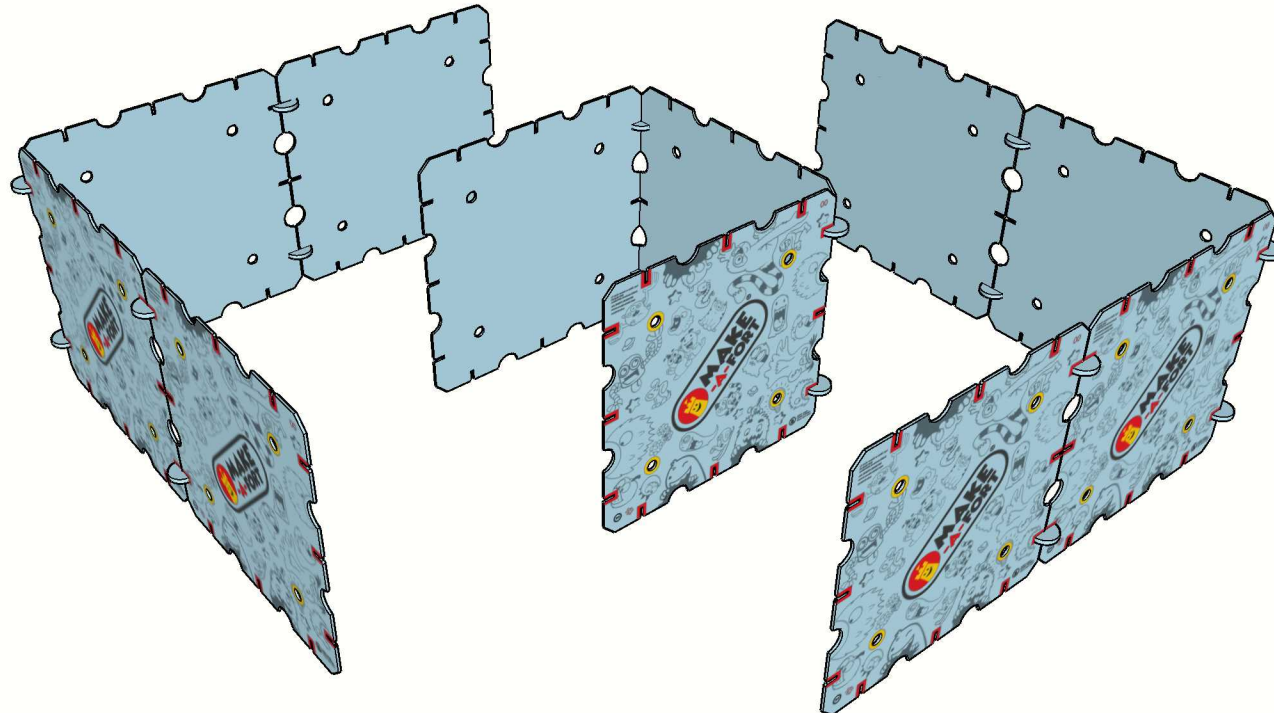

# Project - Crazy House X1

Requires 1 x Explorer Kit. Recommended for ages 4+. Takes less than an hour to build.

# Project - Crazy House X1

Build Blue Section

S3 x 11  
C x 16

# Project - Crazy House X1

Build Purple Section

T x 18  
C x 6

# Project - Crazy House X1

Build Orange Section

S3 x 2  
C x 2