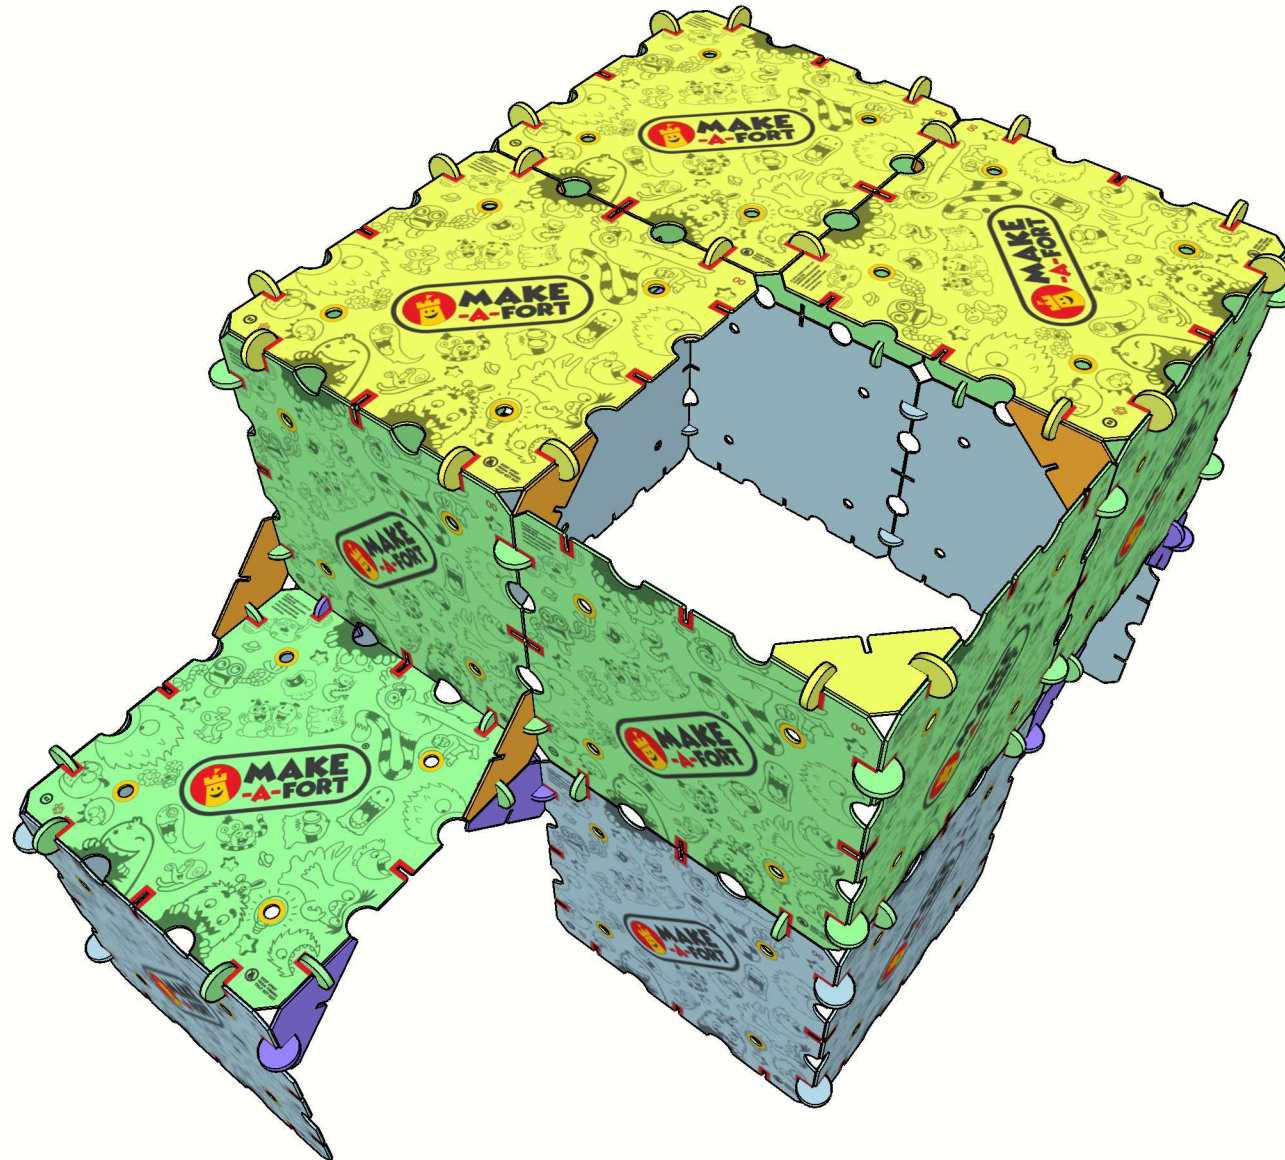

# Project - Mansion X1

Requires 1 x Explorer Kit. Recommended for ages 4+. Takes less than an hour to build.

# Project - Mansion X1

Build Blue Section

S3 x 8  
C x 12

# Project - Mansion X1

Build Orange Section

T x 6

# Project - Mansion X1

Build Yellow Section

S3 x 3  
T x 1  
C x 20