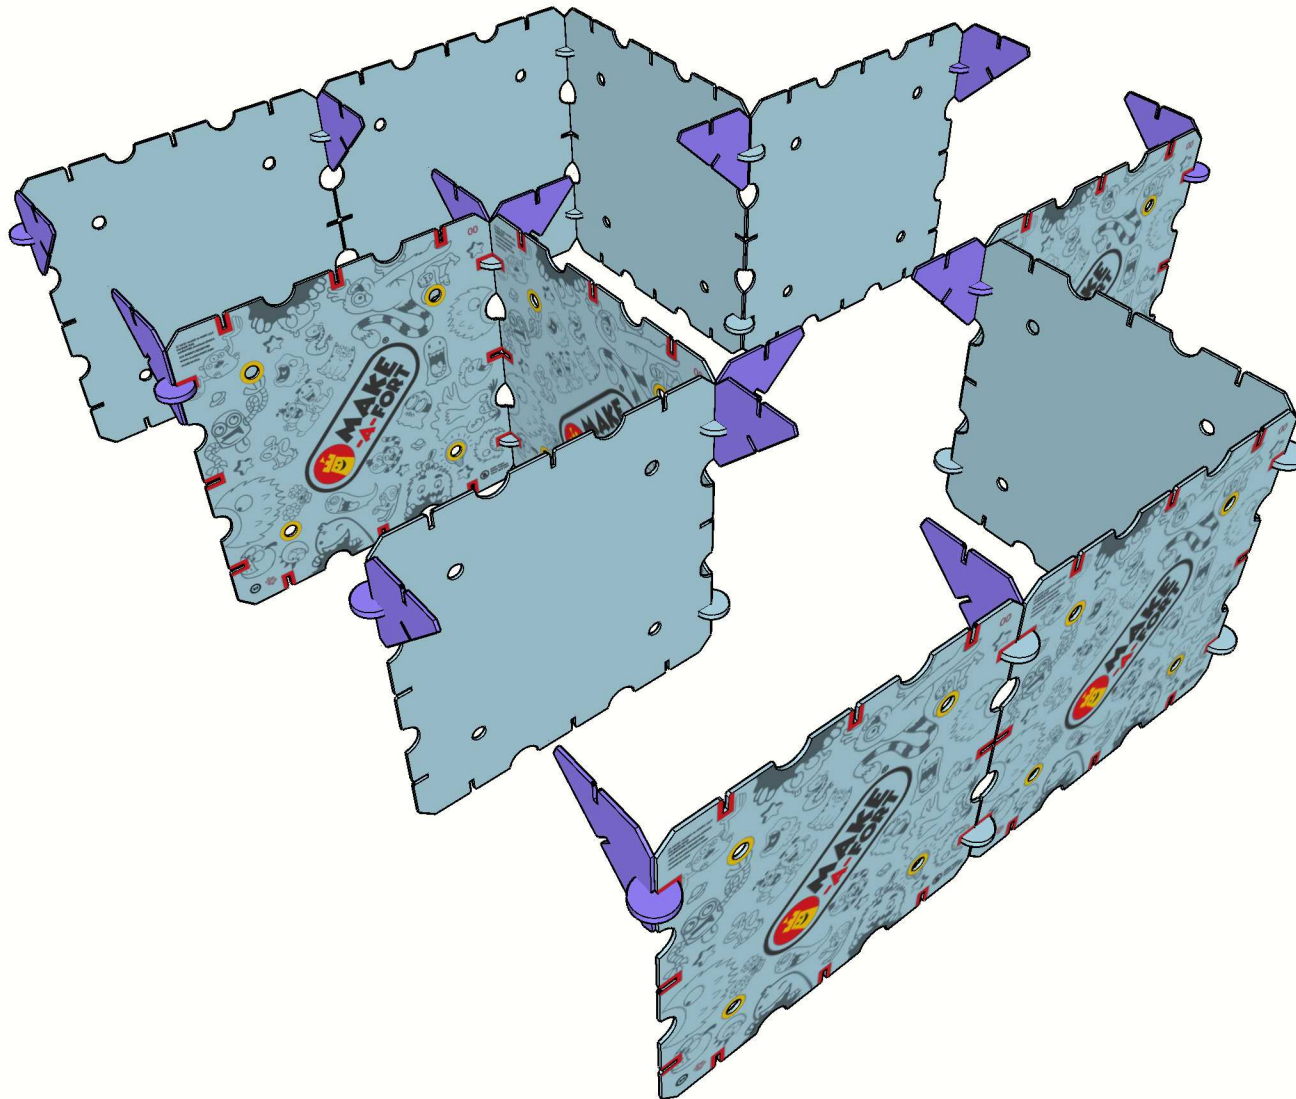

Project - Zen House X1

Build Purple Section