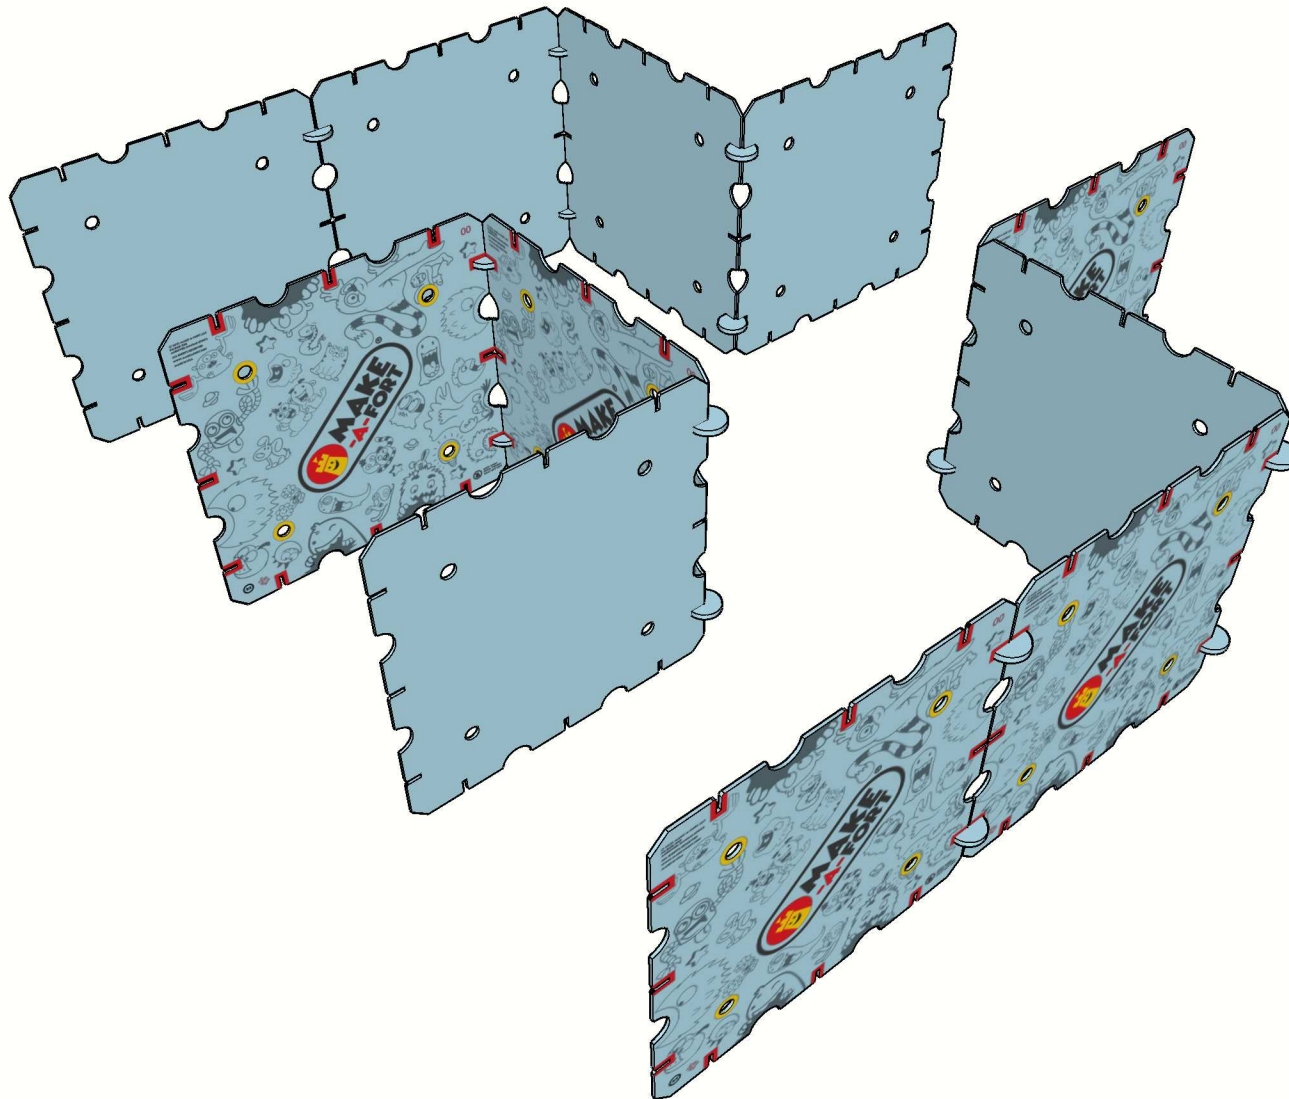

# Project - Zen House X1

Requires 1 x Explorer Kit. Recommended for ages 4+. Takes less than an hour to build.

# Project - Zen House X1

Build Blue Section

S3 x 11  
C x 16